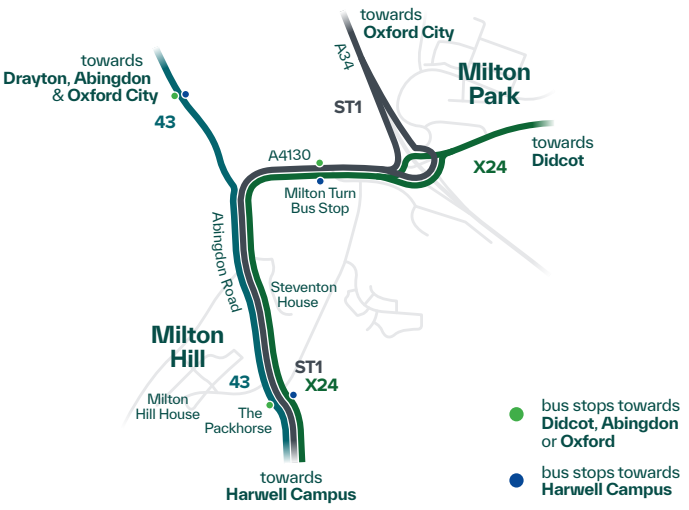

Sundays

and most Public Holidays

route number	X34	X35	X34	X35	X34	X35	X34	X35	X34	X35	X34	X35	X34	X35	X34	X35
Wantage Market Place stop B		0824		0924		1024		1124		1224		1324		1424		1524
East Hendred Portway Close		0832		0932		1032		1132		1232		1332		1432		1532
Harwell Village High Street		0840		0940		1040		1140		1240		1340		1440		1540
Great Western Park Asda	0815	0845	0915	0945	1015	1045	1115	1145		1245		1345		1445		1545
Didcot Parkway Railway Station R4	0824	0854	0924	0954	1024	1054	1124	1154		1254		1354		1454		1554
Didcot Orchard Centre	0829	0859	0929	0959	1029	1059	1129	1159		1259		1359		1459		1559

43

Mondays to Fridays

except Public Holidays

Wantage Market Place stop B	1638
East Hendred Portway Close	1647
Chilton Main Street	1657
Harwell Campus Becquerel Avenue	1705 1825
Milton Hill The Packhorse	1715 1835
Steventon The Green	1719 1839
Drayton The Green	1724 1844
Caldecott Saxton Road	1729 1849
Abingdon Stratton Way stop A2	1740 1900
Abingdon Peachcroft Roundabout	1747 1907

No service on Saturdays, Sundays or Public Holidays

This journey starts at Wantage on school days only.

where to board your bus on Milton Hill

Mondays to Fridays

except Public Holidays

Oxford Broad Street
Iffley Freeland's Road
Rose Hill Parade
Redbridge Park&Ride
Milton Heights
Harwell Campus Becquerel Avenue