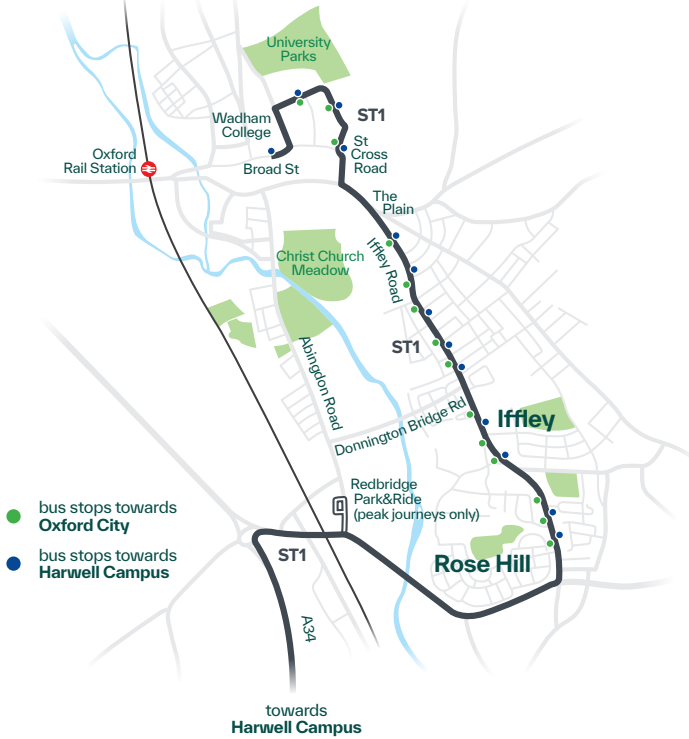

Sundays

and most Public Holidays

route number	X34	X35	X34	X35	X34	X35	X34	X35	X34	X35	X34	X35	X34	X35	X34	X35
Wantage Market Place stop B		0824		0924		1024		1124		1224		1324		1424		1524
East Hendred Portway Close		0832		0932		1032		1132		1232		1332		1432		1532
Harwell Village High Street		0840		0940		1040		1140		1240		1340		1440		1540
Great Western Park Asda	0815	0845	0915	0945	1015	1045	1115	1145		1245		1345		1445		1545
Didcot Parkway Railway Station R4	0824	0854	0924	0954	1024	1054	1124	1154		1254		1354		1454		1554
Didcot Orchard Centre	0829	0859	0929	0959	1029	1059	1129	1159		1259		1359		1459		1559

43

Mondays to Fridays

except Public Holidays

Wantage Market Place stop B	1638
East Hendred Portway Close	1647
Chilton Main Street	1657
Harwell Campus Becquerel Avenue	1705 1825
Milton Hill The Packhorse	1715 1835
Steventon The Green	1719 1839
Drayton The Green	1724 1844
Caldecott Saxton Road	1729 1849
Abingdon Stratton Way stop A2	1740 1900
Abingdon Peachcroft Roundabout	1747 1907

No service on Saturdays, Sundays or Public Holidays

This journey starts at Wantage on school days only.

where to board your bus on Milton Hill

Mondays to Fridays

except Public Holidays

Oxford Broad Street
Iffley Freeland's Road
Rose Hill Parade
Redbridge Park&Ride
Milton Heights
Harwell Campus Becquerel Avenue