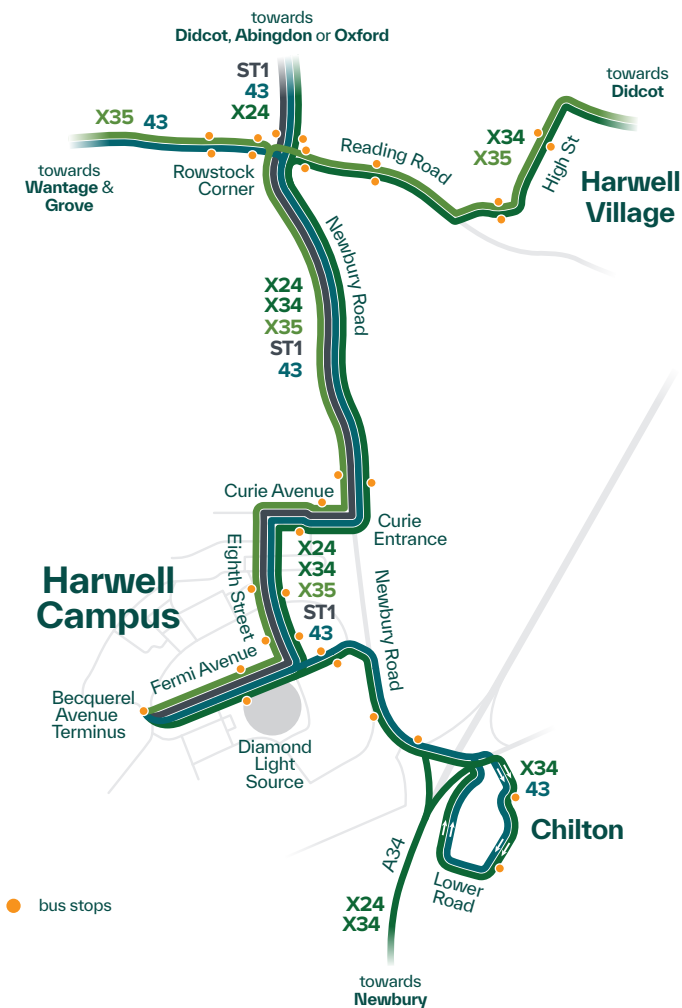

Welcome to your guide to buses from Harwell Campus, operating regularly to destinations across South Oxfordshire.

This guide includes services:

- **X24** **Didcot to Newbury**
  Fast to Harwell Campus
- **X34** **Didcot to Newbury**
  via Harwell Campus, Chilton & A34
- **X35** **Didcot to Wantage & Grove**
  via Harwell Campus
- **ST1** **Oxford City to Harwell Campus**
  Fast via A34
- **43** **Abingdon to Harwell Campus**
  via Drayton & Steventon

Services X34 and X35 combine to provide an up to every **15** minute frequency between Didcot, Great Western Park and Harwell Campus on weekdays.

New service X24 offers fast, direct buses between Harwell Campus and Didcot Parkway during peak times.

Our buses are comfortable and environmentally friendly and all have free WiFi on board. You can track your bus on the Oxford Bus app, as well as buy period tickets if you travel regularly.

For more information on our fares and to see our full network, visit oxfordbus.co.uk.

where to board your bus at Harwell Campus